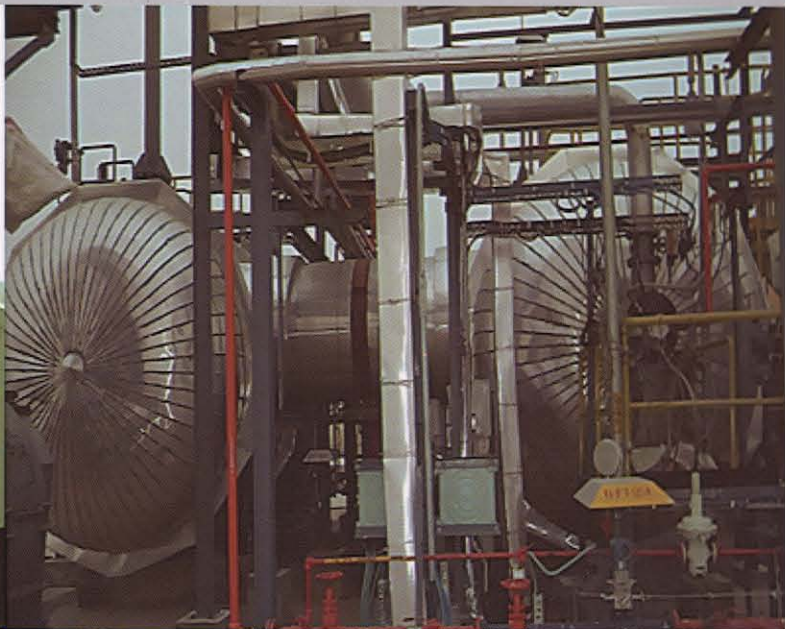

Mc Clelland Engineers Pvt. Ltd., a premier organization in the field of undertaking of turn-key projects in Hazardous Waste disposal is head-quartered in the growing metropolis of Navi Mumbai. Equipped with state-of-the art engineering and manufacturing facilities, engineering excellence and many years of accumulated expertise, Mc Clelland is an acknowledged leader in the design and construction of advanced incineration systems.